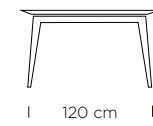

SEDIA MOON RIVESTITA V15 VISONE
CHAIR MOON FULLY UPHOLSTERED V15 MINK

Seven

80 cm

100 cm

120 cm

140 cm

170 cm

Gambe sempre perimetrali
Legs always
in perimeter position