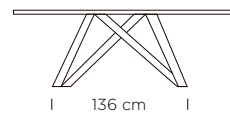

Materia Superallungabile

Super-extendable