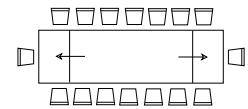

200 (240 / 280) x 100 cm