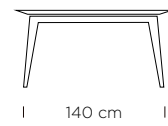

SEDIA MOON RIVESTITA V15 VISONE
CHAIR MOON FULLY UPHOLSTERED V15 MINK

Seven

80 cm

100 cm

120 cm

140 cm

170 cm

Gambe sempre perimetrali
Legs always
in perimeter position