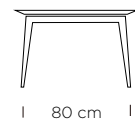

SEDIA MOON RIVESTITA V15 VISONE
CHAIR MOON FULLY UPHOLSTERED V15 MINK

Seven

80 cm

100 cm

120 cm

140 cm

170 cm

Gambe sempre perimetrali
Legs always
in perimeter position