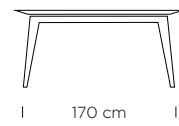

SEDIA MOON RIVESTITA V15 VISONE
CHAIR MOON FULLY UPHOLSTERED V15 MINK

Seven

80 cm

100 cm

120 cm

140 cm

170 cm

Gambe sempre perimetrali
Legs always
in perimeter position