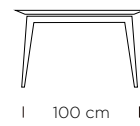

SEDIA MOON RIVESTITA V15 VISONE
CHAIR MOON FULLY UPHOLSTERED V15 MINK

Seven

80 cm

100 cm

120 cm

140 cm

170 cm

Gambe sempre perimetrali
Legs always
in perimeter position