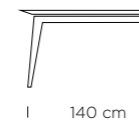

SEDIA MOON RIVESTITA V15 VISONE
CHAIR MOON FULLY UPHOLSTERED V15 MINK

Seven

80 cm

100 cm

120 cm

140 cm

170 cm

Gambe sempre perimetrali
Legs always
in perimeter position