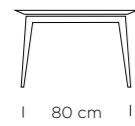

SEDIA MOON RIVESTITA V15 VISONE
CHAIR MOON FULLY UPHOLSTERED V15 MINK

Seven

80 cm

100 cm

120 cm

140 cm

170 cm

Gambe sempre perimetrali
Legs always
in perimeter position