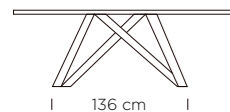

Materia Superallungabile

Super-extendable