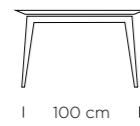

SEDIA MOON RIVESTITA V15 VISONE
CHAIR MOON FULLY UPHOLSTERED V15 MINK

Seven

80 cm

100 cm

120 cm

140 cm

170 cm

Gambe sempre perimetrali
Legs always
in perimeter position