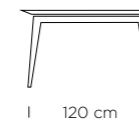

SEDIA MOON RIVESTITA V15 VISONE
CHAIR MOON FULLY UPHOLSTERED V15 MINK

Seven

80 cm

100 cm

120 cm

140 cm

170 cm

Gambe sempre perimetrali
Legs always
in perimeter position