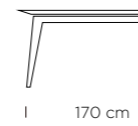

SEDIA MOON RIVESTITA V15 VISONE
CHAIR MOON FULLY UPHOLSTERED V15 MINK

Seven

80 cm

100 cm

120 cm

140 cm

170 cm

Gambe sempre perimetrali
Legs always
in perimeter position