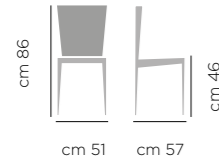

Norma

DIMENSIONI / DIMENSIONS

ART. 510
Base
legno
Wooden
base