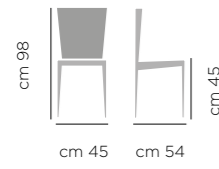

Nice

DIMENSIONI / DIMENSIONS

ART. 711

Base
acciaio
laccata

Lacquered
Steel Legs

SEDIA NICE ART. 711
COMPLETAMENTE RIVESTITA BLOOM B13 CORDA
COMPLETAMENTE RIVESTITA BLOOM B1 BIANCO
COMPLETAMENTE RIVESTITA BLOOM B7 GRAFITE
COMPLETAMENTE RIVESTITA BLOOM B8 NERO

CHAIR NICE ART. 711
FULLY UPHOLSTERED BLOOM B13 ROPE
FULLY UPHOLSTERED BLOOM B1 WHITE
FULLY UPHOLSTERED BLOOM B7 GRAPHITE
FULLY UPHOLSTERED BLOOM B8 BLACK