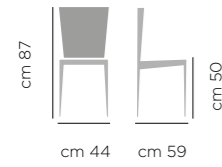

Matisse

DIMENSIONI / DIMENSIONS

ART. 713

Base
acciaio
rivestita

Upholstered
Steel Legs