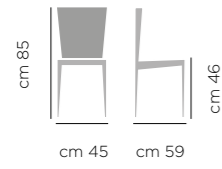

Sissi

DIMENSIONI / DIMENSIONS

ART. 734.01
Base
acciaio
laccata
Lacquered
Steel Legs

SEDIA SISSI ART.734.01 RIVESTITA V53, BASE ACCIAIO A8 NERO
CHAIR SISSI ART.734.01 UPHOLSTERED SEAT AND BACK V53, LACQ. STEEL LEGS A8 BLACK

PRODOTTO DA ASSEMBLARE / SUPPLIED IN KIT