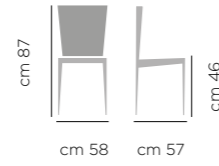

ART. 511
Base
legno
Wooden
base

**SEDIA NORMA ART. 510 BASE LEGNO
FRASSINO 295 ROVERE CARBON FOSSILE RIVESTIMENTO VELLUTO V40**
CHAIR NORMA ART. 510 UPHOLSTERED SEAT AND BACK VELVET V40, LACQ.
ASH WOOD LEGS 295 CHARCOAL