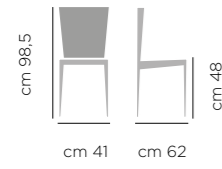

Vittoria

DIMENSIONI / DIMENSIONS

ART. 748

Base
acciaio
rivestita

Upholstered
Steel Legs

SEDIA VITTORIA ART.748 COMPLETAMENTE RIVESTITA VELLUTO V7
CHAIR VITTORIA ART.748 FULLY UPHOLSTERED VELVET V7