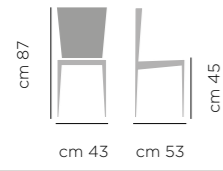

Planet

DIMENSIONI / DIMENSIONS

ART. 590