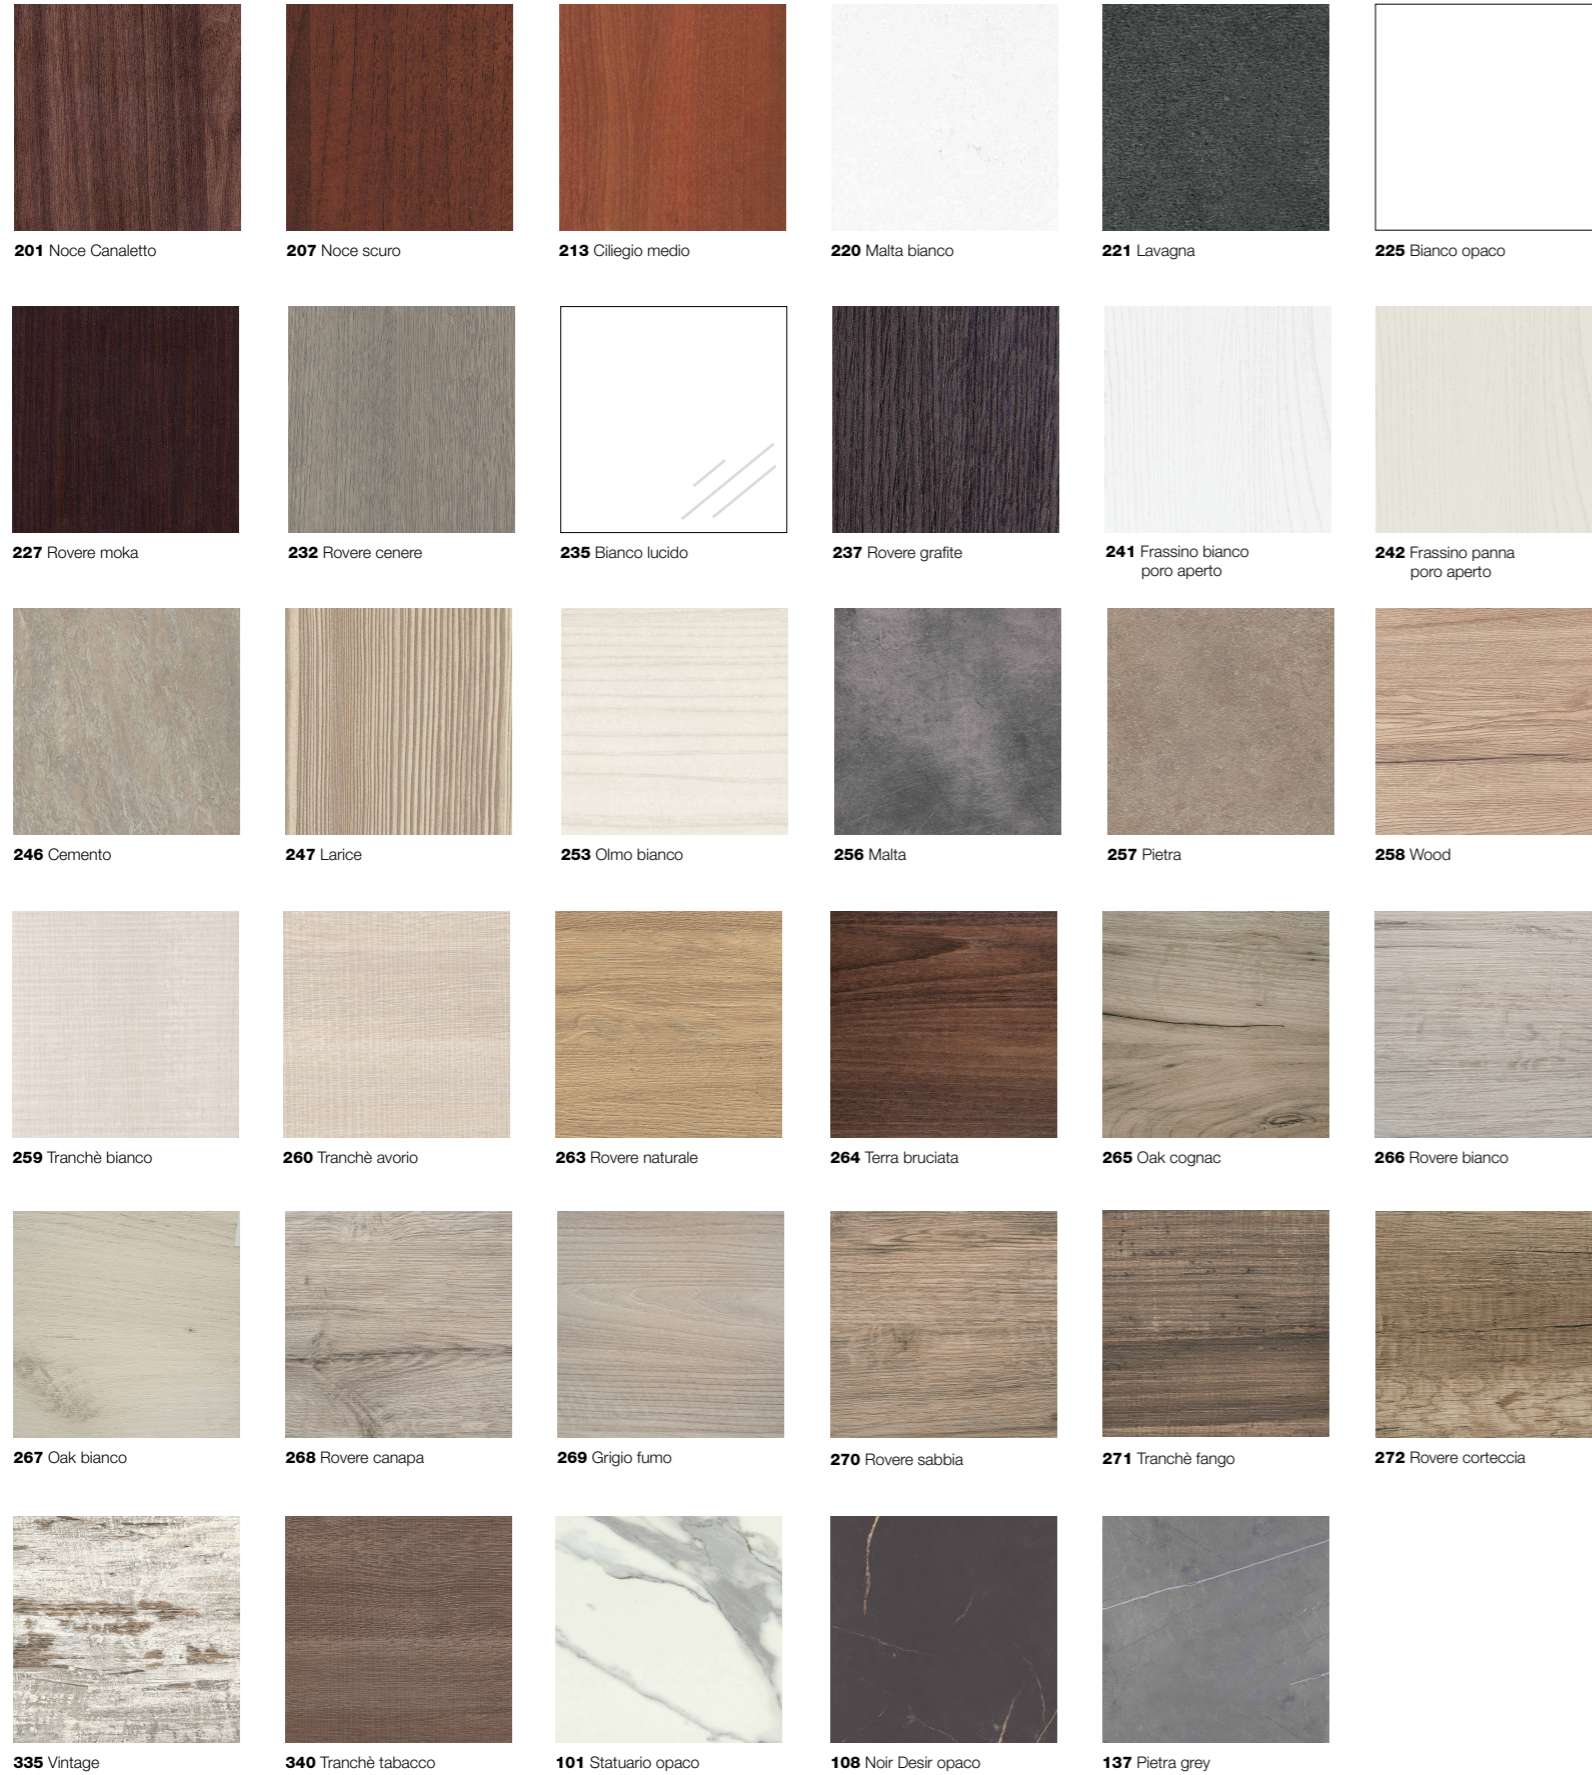

LAMINATED HPL

For cleaning and maintenance of the surfaces use neutral products only. Do not use aggressive detergents, alcohol and abrasives.